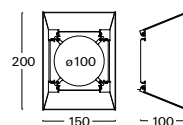

ACCESSORIES

barn doors

back to other ACCESSORIES

- W3
- S3
- D3
- B3**

■ KL barn doors directing the luminous flux (colours according to RAL)

Order code

KL - 01

Example of order code assembly: barn doors, colour black structure