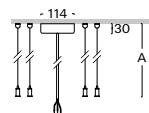

### ZSE-K ceiling four-string adjustable suspension metal (RAL colours)

Order code	A
ZSE - K10	1m
ZSE - K20	2m
ZSE - K30	3m
ZSE - K40	4m
ZSE - K50	5m

Example of order code assembly:

length 5m, **dark anthracite ceiling rosette, clear cable**  
 length 5m, dark anthracite ceiling rosette, clear cable, **emergency**  
 length 5m, dark anthracite ceiling rosette, clear cable, **DALI**