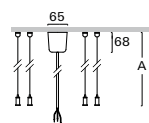

ZSE-P ceiling four-string adjustable suspension plastic (only W, B colour)

Order code	A
ZSE - P10	1m
ZSE - P20	2m
ZSE - P30	3m
ZSE - P40	4m
ZSE - P50	5m

Example of order code assembly:

length 3m, **black ceiling rosette, black cable**

ZSE-P30.B