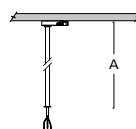

ACCESSORIES

suspension ZLA

- W3
- S3
- D3
- B3

- W3
- S3
- D3
- B3

ZLA solid suspension with cable inside

Order code	A
ZLA - 01	10 cm
ZLA - 02	20 cm

* adaptor in colour W, S, B

Example of order code assembly: length 20cm, colour dark anthracite
length 20cm, colour dark anthracite, DALI

ZLA-02.D3
ZLA-02.D3-B

ZLA1 solid suspension with cable inside for luminaire S218

Order code	A
ZLA1 - 01	10 cm
ZLA1 - 02	20 cm

* adaptor in colour W, S, B

ZLA2 solid suspension with cable inside for luminaire S299

Example of order code assembly: length 20cm, colour white structure
length 20cm, colour white structure, DALI

ZLA3-02.W3
ZLA3-02.W3-B