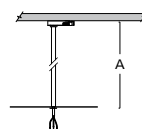

ACCESSORIES

suspension ZLA

- W3
- S3
- D3
- B3

- W3
- S3
- D3
- B3

ZLA solid suspension with cable inside

Order code	A
ZLA - 01	10 cm
ZLA - 02	20 cm

* adaptor in colour W, S, B

Example of order code assembly: length 20cm, colour dark anthracite
length 20cm, colour dark anthracite, DALI

ZLA-02.D3
ZLA-02.D3-B

ZLA1 solid suspension with cable inside for luminaire S218

Order code	A
ZLA1 - 01	10 cm
ZLA1 - 02	20 cm

* adaptor in colour W, S, B

ZLA2 solid suspension with cable inside for luminaire S299

Order code	A
ZLA2 - 01	10 cm
ZLA2 - 02	20 cm

* adaptor in colour W, S, B

ZLA3 solid suspension with cable inside for luminaire S274

Order code	A
ZLA3 - 01	10 cm
ZLA3 - 02	20 cm

* adaptor in colour W, S, B

Example of order code assembly: length 20cm, colour white structure
length 20cm, colour white structure, DALI

ZLA3-02.W3
ZLA3-02.W3-B