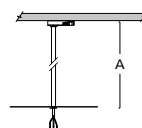

ZLA-02.D3
ZLA-02.D3-B

ZLA1 solid suspension with cable inside for luminaire S218

Order code	A
ZLA1 - 01	10 cm
ZLA1 - 02	20 cm

* adaptor in colour W, S, B

ZLA2 solid suspension with cable inside for luminaire S299

Order code	A
ZLA2 - 01	10 cm
ZLA2 - 02	20 cm

* adaptor in colour W, S, B

ZLA3 solid suspension with cable inside for luminaire S274

Order code	A
ZLA3 - 01	10 cm
ZLA3 - 02	20 cm

* adaptor in colour W, S, B

Example of order code assembly: length 20cm, colour white structure
length 20cm, colour white structure, DALI

ZLA3-02.W3
ZLA3-02.W3-B