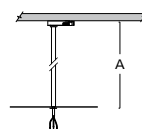

Order code	A
ZLA2 - 01	10 cm
ZLA2 - 02	20 cm

* adaptor in colour W, S, B

ZLA3 solid suspension with cable inside for luminaire S274

Order code	A
ZLA3 - 01	10 cm
ZLA3 - 02	20 cm

* adaptor in colour W, S, B

Example of order code assembly: length 20cm, colour white structure
length 20cm, colour white structure, DALI

ZLA3-02.W3
ZLA3-02.W3-B