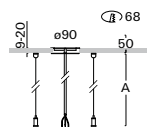

ACCESSORIES

ZVD pendant

- W3
- S3
- D3
- B3

ZVD-K built-in two-string adjustable suspension - metal (RAL colours)

Order code	A
ZVD - K10	1m
ZVD - K20	2m
ZVD - K30	3m
ZVD - K40	4m
ZVD - K50	5m

Example of order code assembly: length 3m, **dark anthracite**
length 3m, dark anthracite, **emergency**
length 3m, dark anthracite, **DALI**