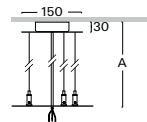

ZSC5 three-string adjustable suspension for luminaire S271

Order code	A
ZSC5 - 10	1m
ZSC5 - 20	2m
ZSC5 - 30	3m
ZSC5 - 40	4m
ZSC5 - 50	5m