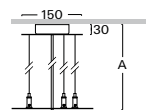

ZSC1 three-string adjustable suspension for luminaire S218

Order code	A
ZSC1 - 10	1m
ZSC1 - 20	2m
ZSC1 - 30	3m
ZSC1 - 40	4m
ZSC1 - 50	5m

ZSC2 three-string adjustable suspension for luminaire S297, S299

Order code	A
ZSC2 - 10	1m
ZSC2 - 20	2m
ZSC2 - 30	3m
ZSC2 - 40	4m
ZSC2 - 50	5m

Order code	A
ZSC - R10	1m
ZSC - R20	2m
ZSC - R30	3m
ZSC - R40	4m
ZSC - R50	5m

Example of order code assembly: length 5m, colour dark anthracite ZSC-R30.D3
 length 5m, colour dark anthracite, emergency ZSC-R30.D3-A
 length 5m, colour dark anthracite, DALI ZSC-R30.D3-B