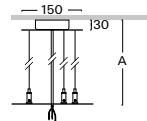

ZSC7 three-string adjustable suspension for luminaire S703

Order code	A
ZSC7 - 10	1m
ZSC7 - 20	2m
ZSC7 - 30	3m
ZSC7 - 40	4m
ZSC7 - 50	5m

Example of order code assembly: length 3m, colour anthracite dark ZSC7-30.D3
length 3m, colour dark anthracite, emergency ZSC7-30.D3-A
length 3m, colour dark anthracite, DALI ZSC7-30.D3-B