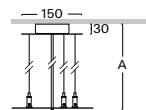

ZSC1 three-string adjustable suspension for luminaire S218

Order code	A
ZSC1 - 10	1m
ZSC1 - 20	2m
ZSC1 - 30	3m
ZSC1 - 40	4m
ZSC1 - 50	5m

ZSC2 three-string adjustable suspension for luminaire S297, S299

Order code	A
ZSC2 - 10	1m
ZSC2 - 20	2m
ZSC2 - 30	3m
ZSC2 - 40	4m
ZSC2 - 50	5m

Order code	A
ZSC - R10	1m
ZSC - R20	2m
ZSC - R30	3m
ZSC - R40	4m
ZSC - R50	5m

Example of order code assembly: length 5m, colour dark anthracite ZSC-R30.D3
 length 5m, colour dark anthracite, emergency ZSC-R30.D3-A
 length 5m, colour dark anthracite, DALI ZSC-R30.D3-B