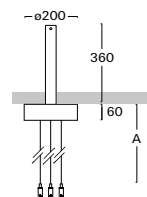

ACCESSORIES

suspension ZSC

ZSC4 three-string adjustable suspension for luminaire S269, S286, S298

Order code	A
ZSC4 - 10	1m
ZSC4 - 20	2m
ZSC4 - 30	3m
ZSC4 - 40	4m
ZSC4 - 50	5m

ZSC5 three-string adjustable suspension for luminaire S271

Order code	A
ZSC5 - 10	1m
ZSC5 - 20	2m
ZSC5 - 30	3m
ZSC5 - 40	4m
ZSC5 - 50	5m

ZSC7 three-string adjustable suspension for luminaire S703

Order code	A
ZSC7 - 10	1m
ZSC7 - 20	2m
ZSC7 - 30	3m
ZSC7 - 40	4m
ZSC7 - 50	5m

Example of order code assembly: length 3m, colour anthracite dark ZSC7-30.D3
 length 3m, colour dark anthracite, emergency ZSC7-30.D3-A
 length 3m, colour dark anthracite, DALI ZSC7-30.D3-B

ZSC - R three-string adjustable suspension with ceiling passage

Order code	A
ZSC - R10	1m
ZSC - R20	2m
ZSC - R30	3m
ZSC - R40	4m
ZSC - R50	5m

Example of order code assembly: length 5m, colour dark anthracite ZSC-R30.D3
 length 5m, colour dark anthracite, emergency ZSC-R30.D3-A
 length 5m, colour dark anthracite, DALI ZSC-R30.D3-B