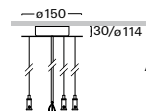

ACCESSORIES

suspension ZSC

ZSC ceiling three-string adjustable suspension

Order code	A
ZSC - 10	1m
ZSC - 20	2m
ZSC - 30	3m
ZSC - 40	4m
ZSC - 50	5m

Example of order code assembly: length 5m, colour dark anthracite ZSC-50.D3
 length 5m, colour dark anthracite, emergency ZSC-50.D3-A
 length 5m, colour dark anthracite, DALI ZSC-50.D3-B

ZSC - M three-string adjustable suspension for luminaire S213

Objednací kód	A
ZSC - M10	1m
ZSC - M20	2m
ZSC - M30	3m
ZSC - M40	4m
ZSC - M50	5m

Example of order code assembly: length 3m, colour dark anthracite ZSC-M30.D3
 length 3m, colour dark anthracite, emergency ZSC-M30.D3-A
 length 3m, colour dark anthracite, DALI ZSC-M30.D3-B

Order code	A
ZSC - R10	1m
ZSC - R20	2m
ZSC - R30	3m
ZSC - R40	4m
ZSC - R50	5m

Example of order code assembly: length 5m, colour dark anthracite ZSC-R30.D3
 length 5m, colour dark anthracite, emergency ZSC-R30.D3-A
 length 5m, colour dark anthracite, DALI ZSC-R30.D3-B