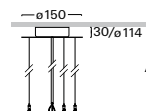

ACCESSORIES

suspension ZSC

ZSC ceiling three-string adjustable suspension

Order code	A
ZSC - 10	1m
ZSC - 20	2m
ZSC - 30	3m
ZSC - 40	4m
ZSC - 50	5m

Example of order code assembly: length 5m, colour dark anthracite ZSC-50.D3
 length 5m, colour dark anthracite, emergency ZSC-50.D3-A
 length 5m, colour dark anthracite, DALI ZSC-50.D3-B

ZSC - M three-string adjustable suspension for luminaire S213

Objednací kód	A
ZSC - M10	1m
ZSC - M20	2m
ZSC - M30	3m
ZSC - M40	4m
ZSC - M50	5m

Example of order code assembly: length 3m, colour dark anthracite ZSC-M30.D3
 length 3m, colour dark anthracite, emergency ZSC-M30.D3-A
 length 3m, colour dark anthracite, DALI ZSC-M30.D3-B

Order code	A
ZSC - R10	1m
ZSC - R20	2m
ZSC - R30	3m
ZSC - R40	4m
ZSC - R50	5m

Example of order code assembly: length 5m, colour dark anthracite ZSC-R30.D3
 length 5m, colour dark anthracite, emergency ZSC-R30.D3-A
 length 5m, colour dark anthracite, DALI ZSC-R30.D3-B