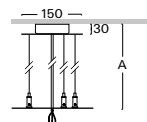

ZSC4 three-string adjustable suspension for luminaire S269, S286, S298

Order code	A
ZSC4 - 10	1m
ZSC4 - 20	2m
ZSC4 - 30	3m
ZSC4 - 40	4m
ZSC4 - 50	5m