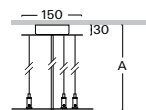

ZSC3 three-string adjustable suspension for luminaire S274

Order code	A
ZSC3 - 10	1m
ZSC3 - 20	2m
ZSC3 - 30	3m
ZSC3 - 40	4m
ZSC3 - 50	5m

Example of order code assembly: length 5m, colour dark anthracite ZSC3-30.D3
length 5m, colour dark anthracite, emergency ZSC3-30.D3-A
length 5m, colour dark anthracite, DALI ZSC3-30.D3-B