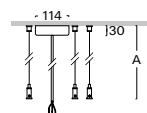

ACCESSORIES

pendant ZSM

- W3
- S3
- D3
- B3

- W
- B

ZSM-K ceiling three-string adjustable suspension - metal (RAL colours)

Order code	A
ZSM - K10	1m
ZSM - K20	2m
ZSM - K30	3m
ZSM - K40	4m
ZSM - K50	5m

Example of order code assembly: length 5m, **dark anthracite colour** ZSM-K50.D3
 length 5m, dark anthracite colour, **emergency** ZSM-K50.D3-A
 length 5m, dark anthracite colour, **DALI** ZSM-K50.D3-B

ZSM-P ceiling three-string adjustable suspension - plastic (only W, B colour)

Order code	A
ZSM - P10	1m
ZSM - P20	2m
ZSM - P30	3m
ZSM - P40	4m
ZSM - P50	5m

Example of order code assembly: length 3m, white colour ZSM-P30.W
 length 3m, white colour, **emergency** ZSM-P30.W-A
 length 3m, white colour, **DALI** ZSM-P30.W-B