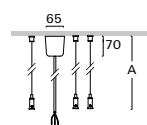

ACCESSORIES

pendant ZSM

- W3
- S3
- D3
- B3

- W
- B

ZSM-K ceiling three-string adjustable suspension - metal (RAL colours)

Order code	A
ZSM - K10	1m
ZSM - K20	2m
ZSM - K30	3m
ZSM - K40	4m
ZSM - K50	5m

Example of order code assembly: length 5m, **dark anthracite colour** ZSM-K50.D3
 length 5m, dark anthracite colour, **emergency** ZSM-K50.D3-A
 length 5m, dark anthracite colour, **DALI** ZSM-K50.D3-B

ZSM-P ceiling three-string adjustable suspension - plastic (only W, B colour)

Order code	A
ZSM - P10	1m
ZSM - P20	2m
ZSM - P30	3m
ZSM - P40	4m
ZSM - P50	5m

Example of order code assembly: length 3m, white colour ZSM-P30.W
 length 3m, white colour, **emergency** ZSM-P30.W-A
 length 3m, white colour, **DALI** ZSM-P30.W-B