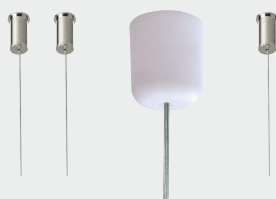

ACCESSORIES

pendant ZSM

- W3
- S3
- D3
- B3

- W
- B

ZSM-K ceiling three-string adjustable suspension - metal (RAL colours)

Order code	A
ZSM - K10	1m
ZSM - K20	2m
ZSM - K30	3m
ZSM - K40	4m
ZSM - K50	5m

Example of order code assembly: length 5m, **dark anthracite colour** ZSM-K50.D3
 length 5m, dark anthracite colour, **emergency** ZSM-K50.D3-A
 length 5m, dark anthracite colour, **DALI** ZSM-K50.D3-B

ZSM-P ceiling three-string adjustable suspension - plastic (only W, B colour)

Order code	A
ZSM - P10	1m
ZSM - P20	2m
ZSM - P30	3m
ZSM - P40	4m
ZSM - P50	5m

Example of order code assembly: length 3m, white colour ZSM-P30.W
 length 3m, white colour, **emergency** ZSM-P30.W-A
 length 3m, white colour, **DALI** ZSM-P30.W-B