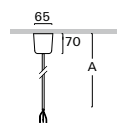

ZSL-P ceiling cable suspension plastic (only W, B colours)

Order code	A
ZSL - P10	1m
ZSL - P20	2m
ZSL - P30	3m
ZSL - P40	4m
ZSL - P50	5m

Example of order code assembly:

length 3m, **black ceiling rosette, black cable**

ZSL-P30.B