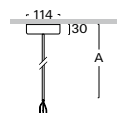

## suspension ZSL

- W3
- S3
- D3
- B3

- W
- B

### ZSL-K ceiling cable suspension metal (RAL colours)

Order code	A
ZSL - K10	1m
ZSL - K20	2m
ZSL - K30	3m
ZSL - K40	4m
ZSL - K50	5m

Example of order code assembly:

length 5m, **dark anthracite ceiling rosette, clear cable**  
 length 5m, dark anthracite ceiling rosette, clear cable, **emergency**  
 length 5m, dark anthracite ceiling rosette, clear cable, **DALI**