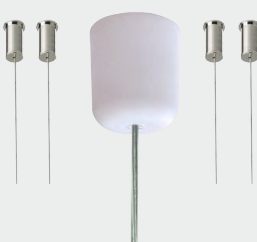

ACCESSORIES

square ceiling light fittings

- W3
- S3
- D3
- B3

- W3
- S3
- D3
- B3

- W3
- S3
- D3
- B3

- W3
- B3

ZSA fixed single-string suspension with cable

Order code	For light fittings	A
ZSA - 10	S200	1m
ZSA - 20	S200	2m

Example of order code assembly: suspension for S200, length 2m, silver structure **ZSA-20.S3**

ZSF four-string adjustable suspension

Order code	For light fittings	A
ZSF - 20	S400, S481, S416, S200 S276, S289, S280, S225 S226, S277, S360, S300	2m
ZSF - 50	S400, S481, S416, S200 S276, S289, S280, S225 S226, S277, S360, S300	5m

Example of order code assembly: suspension for S481, length 2m, white structure **ZSF-20.W3**
suspension with four+two-pole terminal **ZSF-20Z.W3**

ZLA fixed suspensio for feeding tracks

Order code	For light fittings
ZLA - 05	S200

Example of order code assembly: suspension for S200, black structure **ZLA-05.B3**

ZSE four-string adjustable suspension (only in colours W3, B3)

Order code	For light fittings	A
ZSE - 20	Z494, S400, S300, S360 Z520	2m
ZSE - 50	Z494, S400, S300, S360 Z520	5m