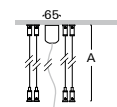

Example of order code assembly: suspension for S200, length 2m, silver structure **ZSA-20.S3**

ZSF four-string adjustable suspension

Order code	For light fittings	A
ZSF - 20	S400, S481, S416, S200 S276, S289, S280, S225 S226, S277, S360, S300	2m
ZSF - 50	S400, S481, S416, S200 S276, S289, S280, S225 S226, S277, S360, S300	5m

Example of order code assembly: suspension for S481, length 2m, white structure **ZSF-20.W3**
suspension with four+two-pole terminal **ZSF-20Z.W3**

ZLA fixed suspensio for feeding tracks

Order code	For light fittings
ZLA - 05	S200

Example of order code assembly: suspension for S200, black structure **ZLA-05.B3**

ZSE four-string adjustable suspension (only in colours W3, B3)

Order code	For light fittings	A
ZSE - 20	Z494, S400, S300, S360 Z520	2m
ZSE - 50	Z494, S400, S300, S360 Z520	5m

Example of order code assembly: length 2m, colour white structure **ZSE-20.B3**
length 5m, colour black structure, 2 circuits **ZSE-50A.W3**