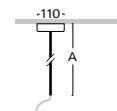

ACCESSORIES

square ceiling light fittings

- W3
- S3
- D3
- B3

- W3
- S3
- D3
- B3

- W3
- S3
- D3
- B3

- W3
- B3

ZSA fixed single-string suspension with cable

Order code	For light fittings	A
ZSA - 10	S200	1m
ZSA - 20	S200	2m

Example of order code assembly: suspension for S200, length 2m, silver structure **ZSA-20.S3**

ZSF four-string adjustable suspension

Order code	For light fittings	A
ZSF - 20	S400, S481, S416, S200 S276, S289, S280, S225 S226, S277, S360, S300	2m
ZSF - 50	S400, S481, S416, S200 S276, S289, S280, S225 S226, S277, S360, S300	5m

Example of order code assembly: suspension for S481, length 2m, white structure **ZSF-20.W3**
suspension with four+two-pole terminal **ZSF-20Z.W3**

ZLA fixed suspensio for feeding tracks

Order code	For light fittings
ZLA - 05	S200

Example of order code assembly: length 2m, colour white structure **ZSE-20.B3**
length 5m, colour black structure, 2 circuits **ZSE-50A.W3**