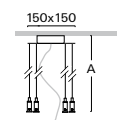

ACCESSORIES

square ceiling light fittings

- W3
- S3
- D3
- B3

- W3
- S3
- D3
- B3

- W3
- S3
- D3
- B3

- W3
- B3

ZSA fixed single-string suspension with cable

Order code	For light fittings	A
ZSA - 10	S200	1m
ZSA - 20	S200	2m

Example of order code assembly: suspension for S200, length 2m, silver structure **ZSA-20.S3**

ZSF four-string adjustable suspension

Order code	For light fittings	A
ZSF - 20	S400, S481, S416, S200 S276, S289, S280, S225 S226, S277, S360, S300	2m
ZSF - 50	S400, S481, S416, S200 S276, S289, S280, S225 S226, S277, S360, S300	5m

Example of order code assembly: suspension for S481, length 2m, white structure **ZSF-20.W3**
suspension with four+two-pole terminal **ZSF-20Z.W3**

ZLA fixed suspensio for feeding tracks

Order code	For light fittings
ZLA - 05	S200

Example of order code assembly: length 2m, colour white structure **ZSE-20.B3**
length 5m, colour black structure, 2 circuits **ZSE-50A.W3**