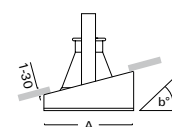

■ LPKA - distance cylinder for oblique ceiling

Order code	For light fittings	b	A
LPKA - 09	V286	xx°	230