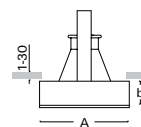

### ■ LPK - distance cylinder for straight ceiling

Order code	For light fittings	b	A
LPK - 09	V286	35	230

Example of order code assembly: [cylinder for V286, colour silver gloss](#)

LPK-09.S1