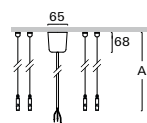

length 5m, dark anthracite ceiling rosette, clear cable, **emergency**

length 5m, dark anthracite ceiling rosette, clear cable, **DALI**

ZSE-K50.D3

ZSE-K50.D3-A

ZSE-K50.D3-B

ZSE-P ceiling four-string adjustable suspension plastic (only W, B colour)

Order code	A
ZSE - P10	1m
ZSE - P20	2m
ZSE - P30	3m
ZSE - P40	4m
ZSE - P50	5m

Example of order code assembly:

length 3m, **black ceiling rosette, black cable**

ZSE-P30.B