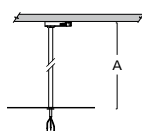

A

10 cm
20 cm

* adaptor in colour W, S, B

ZLA7 solid suspension with cable inside for luminaire S703

Order code

ZLA7 - 01
ZLA7 - 02