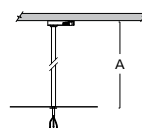

ZLA2 solid suspension with cable inside for luminaire S297, S299

Order code	A
ZLA2 - 01	10 cm
ZLA2 - 02	20 cm

* adaptor in colour W, S, B