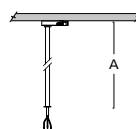

ACCESSORIES

suspension ZLA

- W3
- S3
- D3
- B3

- W3
- S3
- D3
- B3

ZLA solid suspension with cable inside

Order code	A
ZLA - 01	10 cm
ZLA - 02	20 cm

* adaptor in colour W, S, B

Example of order code assembly: length 20cm, colour dark anthracite
length 20cm, colour dark anthracite, DALI

Example of order code assembly: length 20cm, colour white structure
length 20cm, colour white structure, DALI

ZLA3-02.W3
ZLA3-02.W3-B

ACCESSORIES

pendant ZLA

ZLA4 solid suspension with cable inside for luminaire S269, S286, S298

* adaptor in colour W, S, B

Example of order code assembly: length 20cm, colour dark anthracite
length 20cm, colour dark anthracite, DALI

ZLA4-02.D3
ZLA4-02.D3-B