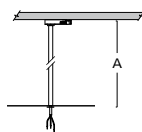

A

10 cm
20 cm

* adaptor in colour W, S, B

ZLA7 solid suspension with cable inside for luminaire S703

Order code

ZLA7 - 01
ZLA7 - 02

A

10 cm
20 cm

* adaptor in colour W, S, B

Example of order code assembly: length 20cm, colour dark anthracite
length 20cm, colour dark anthracite, DALI

ZLA4-02.D3
ZLA4-02.D3-B