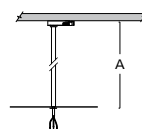

ZLA1 solid suspension with cable inside for luminaire S218

Order code	A
ZLA1 - 01	10 cm
ZLA1 - 02	20 cm

* adaptor in colour W, S, B