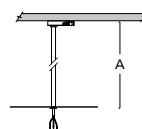

Order code	A
ZLA2 - 01	10 cm
ZLA2 - 02	20 cm

* adaptor in colour W, S, B

ZLA3 solid suspension with cable inside for luminaire S274

Order code	A
ZLA3 - 01	10 cm
ZLA3 - 02	20 cm

* adaptor in colour W, S, B

Example of order code assembly: length 20cm, colour white structure
length 20cm, colour white structure, DALI

ZLA3-02.W3
ZLA3-02.W3-B

ACCESSORIES

pendant ZLA

ZLA4 solid suspension with cable inside for luminaire S269, S286, S298

* adaptor in colour W, S, B

Example of order code assembly: length 20cm, colour dark anthracite
length 20cm, colour dark anthracite, DALI

ZLA4-02.D3
ZLA4-02.D3-B