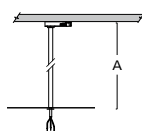

A

10 cm
20 cm

* adaptor in colour W, S, B

ZLA5 solid suspension with cable inside for luminaire S271

Order code

ZLA5 - 01
ZLA5 - 02