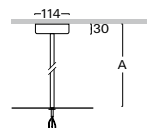

ZSA3 solid suspension with cable inside for luminaire S274

Order code	A
ZSA3 - 10	1m
ZSA3 - 20	2m

Example of order code assembly: length 2m, dark anthracite
 length 2m, dark anthracite, **emergency**
 length 2m, dark anthracite, **DALI**

ZSA3-20.D3
 ZSA3-20.D3-A
 ZSA3-20.D3-B

ACCESSORIES

suspension ZSA

ZSA4 solid suspension with cable inside for luminaire S269, S286, S298

Order code	A
ZSA4 - 10	1m
ZSA4 - 20	2m

ZSA5 solid suspension with cable inside for luminaire S271

Order code	A
ZSA5 - 10	1m
ZSA5 - 20	2m

ZSA7 solid suspension with cable inside for luminaire S703

Order code	A
ZSA7 - 10	1m
ZSA7 - 20	2m

Example of order code assembly: length 2m, dark anthracite
 length 2m, dark anthracite, **emergency**
 length 2m, dark anthracite, **DALI**