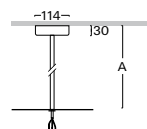

ACCESSORIES

suspension ZSA

- W3
- S3
- D3
- B3

- W3
- S3
- D3
- B3

ZSA solid suspension with cable inside

Order code	A
ZSA - 10	1m
ZSA - 20	2m

Example of order code assembly: length 1m, dark anthracite sand
 length 1m, dark anthracite, **emergency**
 length 1m, dark anthracite, **DALI**

ZSA-10.D3
 ZSA-10.D3-A
 ZSA-10.D3-B

ZSA1 solid suspension with cable inside for luminaire S218

Order code	A
ZSA1 - 10	1m
ZSA1 - 20	2m

ZSA2 solid suspension with cable inside for luminaire S297, S299

Order code	A
ZSA2 - 10	1m
ZSA2 - 20	2m

ZSA3 solid suspension with cable inside for luminaire S274

Order code	A
ZSA3 - 10	1m
ZSA3 - 20	2m

Example of order code assembly: length 2m, dark anthracite
 length 2m, dark anthracite, **emergency**
 length 2m, dark anthracite, **DALI**

Order code	A
ZSA5 - 10	1m
ZSA5 - 20	2m

ZSA7 solid suspension with cable inside for luminaire S703

Order code	A
ZSA7 - 10	1m
ZSA7 - 20	2m

Example of order code assembly: length 2m, dark anthracite
 length 2m, dark anthracite, **emergency**
 length 2m, dark anthracite, **DALI**