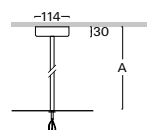

ACCESSORIES

suspension ZSA

- W3
- S3
- D3
- B3

- W3
- S3
- D3
- B3

ZSA solid suspension with cable inside

Order code	A
ZSA - 10	1m
ZSA - 20	2m

Example of order code assembly: length 1m, dark anthracite sand
 length 1m, dark anthracite, **emergency**
 length 1m, dark anthracite, **DALI**

ZSA-10.D3
 ZSA-10.D3-A
 ZSA-10.D3-B

ZSA1 solid suspension with cable inside for luminaire S218

Order code	A
ZSA1 - 10	1m
ZSA1 - 20	2m

ZSA2 solid suspension with cable inside for luminaire S297, S299

Order code	A
ZSA2 - 10	1m
ZSA2 - 20	2m

ZSA3 solid suspension with cable inside for luminaire S274

Order code	A
ZSA3 - 10	1m
ZSA3 - 20	2m

Example of order code assembly: length 2m, dark anthracite
 length 2m, dark anthracite, **emergency**
 length 2m, dark anthracite, **DALI**

Order code	A
ZSA5 - 10	1m
ZSA5 - 20	2m

ZSA7 solid suspension with cable inside for luminaire S703

Order code	A
ZSA7 - 10	1m
ZSA7 - 20	2m

Example of order code assembly: length 2m, dark anthracite
 length 2m, dark anthracite, **emergency**
 length 2m, dark anthracite, **DALI**