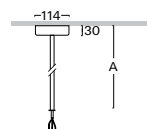

ACCESSORIES

suspension ZSA

- W3
- S3
- D3
- B3

- W3
- S3
- D3
- B3

ZSA solid suspension with cable inside

Order code	A
ZSA - 10	1m
ZSA - 20	2m

Example of order code assembly: length 1m, dark anthracite sand
 length 1m, dark anthracite, **emergency**
 length 1m, dark anthracite, **DALI**

ZSA-10.D3
 ZSA-10.D3-A
 ZSA-10.D3-B

ZSA1 solid suspension with cable inside for luminaire S218

Order code	A
ZSA1 - 10	1m
ZSA1 - 20	2m

ZSA2 solid suspension with cable inside for luminaire S297, S299

Order code	A
ZSA2 - 10	1m
ZSA2 - 20	2m

ZSA3 solid suspension with cable inside for luminaire S274

Order code	A
ZSA3 - 10	1m
ZSA3 - 20	2m

Example of order code assembly: length 2m, dark anthracite
 length 2m, dark anthracite, **emergency**
 length 2m, dark anthracite, **DALI**

Order code	A
ZSA5 - 10	1m
ZSA5 - 20	2m

ZSA7 solid suspension with cable inside for luminaire S703

Order code	A
ZSA7 - 10	1m
ZSA7 - 20	2m

Example of order code assembly: length 2m, dark anthracite
 length 2m, dark anthracite, **emergency**
 length 2m, dark anthracite, **DALI**