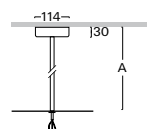

ACCESSORIES

suspension ZSA

- W3
- S3
- D3
- B3

- W3
- S3
- D3
- B3

ZSA solid suspension with cable inside

Order code	A
ZSA - 10	1m
ZSA - 20	2m

Example of order code assembly: length 1m, dark anthracite sand
 length 1m, dark anthracite, **emergency**
 length 1m, dark anthracite, **DALI**

ZSA-10.D3
 ZSA-10.D3-A
 ZSA-10.D3-B

ZSA1 solid suspension with cable inside for luminaire S218

Order code	A
ZSA1 - 10	1m
ZSA1 - 20	2m

ZSA2 solid suspension with cable inside for luminaire S297, S299

Order code	A
ZSA2 - 10	1m
ZSA2 - 20	2m

ZSA3 solid suspension with cable inside for luminaire S274

Order code	A
ZSA3 - 10	1m
ZSA3 - 20	2m

Example of order code assembly: length 2m, dark anthracite
 length 2m, dark anthracite, **emergency**
 length 2m, dark anthracite, **DALI**

Order code	A
ZSA5 - 10	1m
ZSA5 - 20	2m

ZSA7 solid suspension with cable inside for luminaire S703

Order code	A
ZSA7 - 10	1m
ZSA7 - 20	2m

Example of order code assembly: length 2m, dark anthracite
 length 2m, dark anthracite, **emergency**
 length 2m, dark anthracite, **DALI**