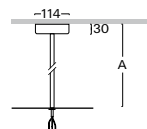

ZSA3 solid suspension with cable inside for luminaire S274

Order code	A
ZSA3 - 10	1m
ZSA3 - 20	2m

Example of order code assembly: length 2m, dark anthracite
 length 2m, dark anthracite, **emergency**
 length 2m, dark anthracite, **DALI**

ZSA3-20.D3
 ZSA3-20.D3-A
 ZSA3-20.D3-B

ACCESSORIES

suspension ZSA

ZSA4 solid suspension with cable inside for luminaire S269, S286, S298

Order code	A
ZSA4 - 10	1m
ZSA4 - 20	2m

ZSA5 solid suspension with cable inside for luminaire S271

Order code	A
ZSA5 - 10	1m
ZSA5 - 20	2m

ZSA7 solid suspension with cable inside for luminaire S703

Order code	A
ZSA7 - 10	1m
ZSA7 - 20	2m

Example of order code assembly: length 2m, dark anthracite
 length 2m, dark anthracite, **emergency**
 length 2m, dark anthracite, **DALI**