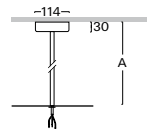

ZSA3 solid suspension with cable inside for luminaire S274

Order code	A
ZSA3 - 10	1m
ZSA3 - 20	2m

Example of order code assembly: length 2m, dark anthracite
 length 2m, dark anthracite, **emergency**
 length 2m, dark anthracite, **DALI**

ZSA3-20.D3
 ZSA3-20.D3-A
 ZSA3-20.D3-B

ACCESSORIES

suspension ZSA

ZSA4 solid suspension with cable inside for luminaire S269, S286, S298

Order code	A
ZSA4 - 10	1m
ZSA4 - 20	2m

ZSA5 solid suspension with cable inside for luminaire S271

Order code	A
ZSA5 - 10	1m
ZSA5 - 20	2m

ZSA7 solid suspension with cable inside for luminaire S703

Order code	A
ZSA7 - 10	1m
ZSA7 - 20	2m

Example of order code assembly: length 2m, dark anthracite
 length 2m, dark anthracite, **emergency**
 length 2m, dark anthracite, **DALI**