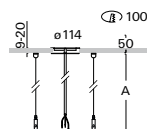

ACCESSORIES

ZVD pendant

- W3
- S3
- D3
- B3

ZVD-K built-in two-string adjustable suspension - metal (RAL colours)

Order code	A
ZVD - K10	1m
ZVD - K20	2m
ZVD - K30	3m
ZVD - K40	4m
ZVD - K50	5m

Example of order code assembly: length 3m, **dark anthracite**
length 3m, dark anthracite, **emergency**
length 3m, dark anthracite, **DALI**