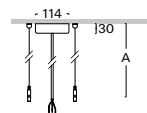

ACCESSORIES

pendant ZSD

ZSD-K two-string adjustable ceiling suspension metal (RAL colours)

Order code	A
ZSD - K10	1m
ZSD - K20	2m
ZSD - K30	3m
ZSD - K40	4m
ZSD - K50	5m

Example of order code assembly:

length 5m, **dark anthracite ceiling rosette, clear cable**
 length 5m, dark anthracite ceiling rosette, clear cable, **emergency**
 length 5m, dark anthracite ceiling rosette, clear cable, **DALI**

ZSD-K50.D3
 ZSD-K50.D3-A
 ZSD-K50.D3-B

ZSD-P two-string adjustable ceiling suspension plastic (only W, B colour)

Order code	A
ZSD - P10	1m
ZSD - P20	2m
ZSD - P30	3m
ZSD - P40	4m
ZSD - P50	5m

Example of order code assembly:

length 3m, **black ceiling rosette, black cable**

ZSD-P30.B