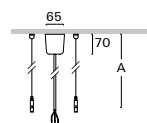

ACCESSORIES

pendant ZSD

ZSD-K two-string adjustable ceiling suspension metal (RAL colours)

Order code	A
ZSD - K10	1m
ZSD - K20	2m
ZSD - K30	3m
ZSD - K40	4m
ZSD - K50	5m

Example of order code assembly:

length 5m, **dark anthracite ceiling rosette, clear cable**
 length 5m, dark anthracite ceiling rosette, clear cable, **emergency**
 length 5m, dark anthracite ceiling rosette, clear cable, **DALI**

ZSD-K50.D3
 ZSD-K50.D3-A
 ZSD-K50.D3-B

ZSD-P two-string adjustable ceiling suspension plastic (only W, B colour)

Order code	A
ZSD - P10	1m
ZSD - P20	2m
ZSD - P30	3m
ZSD - P40	4m
ZSD - P50	5m

Example of order code assembly:

length 3m, **black ceiling rosette, black cable**

ZSD-P30.B