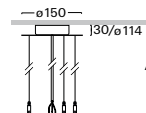

ACCESSORIES

suspension ZSC

ZSC ceiling three-string adjustable suspension

Order code	A
ZSC - 10	1m
ZSC - 20	2m
ZSC - 30	3m
ZSC - 40	4m
ZSC - 50	5m

Example of order code assembly: length 5m, colour dark anthracite ZSC-50.D3
 length 5m, colour dark anthracite, emergency ZSC-50.D3-A
 length 5m, colour dark anthracite, DALI ZSC-50.D3-B

ZSC - M three-string adjustable suspension for luminaire S213

Objednací kód	A
ZSC - M10	1m
ZSC - M20	2m
ZSC - M30	3m
ZSC - M40	4m
ZSC - M50	5m

Example of order code assembly: length 3m, colour dark anthracite ZSC-M30.D3
 length 3m, colour dark anthracite, emergency ZSC-M30.D3-A
 length 3m, colour dark anthracite, DALI ZSC-M30.D3-B

ZSC3 three-string adjustable suspension for luminaire S274

Order code	A
ZSC3 - 10	1m
ZSC3 - 20	2m
ZSC3 - 30	3m
ZSC3 - 40	4m
ZSC3 - 50	5m

Example of order code assembly: length 5m, colour dark anthracite ZSC3-30.D3
 length 5m, colour dark anthracite, emergency ZSC3-30.D3-A
 length 5m, colour dark anthracite, DALI ZSC3-30.D3-B