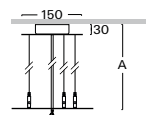

ZSC - M three-string adjustable suspension for luminaire S213

Objednací kód	A
ZSC - M10	1m
ZSC - M20	2m
ZSC - M30	3m
ZSC - M40	4m
ZSC - M50	5m

Example of order code assembly: length 3m, colour dark anthracite ZSC-M30.D3
 length 3m, colour dark anthracite, emergency ZSC-M30.D3-A
 length 3m, colour dark anthracite, DALI ZSC-M30.D3-B

ZSC1 three-string adjustable suspension for luminaire S218

Order code	A
ZSC1 - 10	1m
ZSC1 - 20	2m
ZSC1 - 30	3m
ZSC1 - 40	4m
ZSC1 - 50	5m

ZSC2 three-string adjustable suspension for luminaire S299

Order code	A
ZSC2 - 10	1m
ZSC2 - 20	2m
ZSC2 - 30	3m
ZSC2 - 40	4m
ZSC2 - 50	5m

ZSC3 three-string adjustable suspension for luminaire S274

Order code	A
ZSC3 - 10	1m
ZSC3 - 20	2m
ZSC3 - 30	3m
ZSC3 - 40	4m
ZSC3 - 50	5m

Example of order code assembly: length 5m, colour dark anthracite ZSC3-30.D3
 length 5m, colour dark anthracite, emergency ZSC3-30.D3-A
 length 5m, colour dark anthracite, DALI ZSC3-30.D3-B