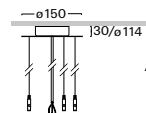

ACCESSORIES

suspension ZSC

ZSC ceiling three-string adjustable suspension

Order code	A
ZSC - 10	1m
ZSC - 20	2m
ZSC - 30	3m
ZSC - 40	4m
ZSC - 50	5m

Example of order code assembly: length 5m, colour dark anthracite ZSC-50.D3
 length 5m, colour dark anthracite, emergency ZSC-50.D3-A
 length 5m, colour dark anthracite, DALI ZSC-50.D3-B

ZSC - M three-string adjustable suspension for luminaire S213

Objednací kód	A
ZSC - M10	1m
ZSC - M20	2m
ZSC - M30	3m
ZSC - M40	4m
ZSC - M50	5m

Example of order code assembly: length 3m, colour dark anthracite ZSC-M30.D3
 length 3m, colour dark anthracite, emergency ZSC-M30.D3-A
 length 3m, colour dark anthracite, DALI ZSC-M30.D3-B

ZSC3 three-string adjustable suspension for luminaire S274

Order code	A
ZSC3 - 10	1m
ZSC3 - 20	2m
ZSC3 - 30	3m
ZSC3 - 40	4m
ZSC3 - 50	5m

Example of order code assembly: length 5m, colour dark anthracite ZSC3-30.D3
 length 5m, colour dark anthracite, emergency ZSC3-30.D3-A
 length 5m, colour dark anthracite, DALI ZSC3-30.D3-B