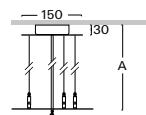

ZSC1 three-string adjustable suspension for luminaire S218

Order code	A
ZSC1 - 10	1m
ZSC1 - 20	2m
ZSC1 - 30	3m
ZSC1 - 40	4m
ZSC1 - 50	5m

ZSC2 three-string adjustable suspension for luminaire S299

Order code	A
ZSC2 - 10	1m
ZSC2 - 20	2m
ZSC2 - 30	3m
ZSC2 - 40	4m
ZSC2 - 50	5m

ZSC3 three-string adjustable suspension for luminaire S274

Order code	A
ZSC3 - 10	1m
ZSC3 - 20	2m
ZSC3 - 30	3m
ZSC3 - 40	4m
ZSC3 - 50	5m

Example of order code assembly: length 5m, colour dark anthracite ZSC3-30.D3
 length 5m, colour dark anthracite, emergency ZSC3-30.D3-A
 length 5m, colour dark anthracite, DALI ZSC3-30.D3-B