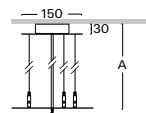

ZSC - M three-string adjustable suspension for luminaire S213

Objednací kód	A
ZSC - M10	1m
ZSC - M20	2m
ZSC - M30	3m
ZSC - M40	4m
ZSC - M50	5m

Example of order code assembly: length 3m, colour dark anthracite ZSC-M30.D3
 length 3m, colour dark anthracite, emergency ZSC-M30.D3-A
 length 3m, colour dark anthracite, DALI ZSC-M30.D3-B

ZSC1 three-string adjustable suspension for luminaire S218

Order code	A
ZSC1 - 10	1m
ZSC1 - 20	2m
ZSC1 - 30	3m
ZSC1 - 40	4m
ZSC1 - 50	5m

ZSC2 three-string adjustable suspension for luminaire S299

Order code	A
ZSC2 - 10	1m
ZSC2 - 20	2m
ZSC2 - 30	3m
ZSC2 - 40	4m
ZSC2 - 50	5m

ZSC3 three-string adjustable suspension for luminaire S274

Order code	A
ZSC3 - 10	1m
ZSC3 - 20	2m
ZSC3 - 30	3m
ZSC3 - 40	4m
ZSC3 - 50	5m

Example of order code assembly: length 5m, colour dark anthracite ZSC3-30.D3
 length 5m, colour dark anthracite, emergency ZSC3-30.D3-A
 length 5m, colour dark anthracite, DALI ZSC3-30.D3-B