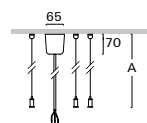

ACCESSORIES

pendant ZSM

- W3
- S3
- D3
- B3

- W
- B

ZSM-K ceiling three-string adjustable suspension metal (RAL colours)

Order code	A
ZSM - K10	1m
ZSM - K20	2m
ZSM - K30	3m
ZSM - K40	4m
ZSM - K50	5m

Example of order code assembly:

length 5m, **dark anthracite ceiling rosette, clear cable**
 length 5m, dark anthracite ceiling rosette, clear cable, **emergency**
 length 5m, dark anthracite ceiling rosette, clear cable, **DALI**

ZSM-K50.D3
 ZSM-K50.D3-A
 ZSM-K50.D3-B

ZSM-P ceiling three-string adjustable suspension plastic (only W, B colour)

Order code	A
ZSM - P10	1m
ZSM - P20	2m
ZSM - P30	3m
ZSM - P40	4m
ZSM - P50	5m

Example of order code assembly:

length 3m, **black ceiling rosette, black cable**