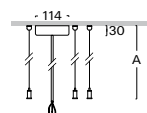

ACCESSORIES

pendant ZSM

- W3
- S3
- D3
- B3

- W
- B

ZSM-K ceiling three-string adjustable suspension metal (RAL colours)

Order code	A
ZSM - K10	1m
ZSM - K20	2m
ZSM - K30	3m
ZSM - K40	4m
ZSM - K50	5m

Example of order code assembly:

length 5m, **dark anthracite ceiling rosette, clear cable**
 length 5m, dark anthracite ceiling rosette, clear cable, **emergency**
 length 5m, dark anthracite ceiling rosette, clear cable, **DALI**

ZSM-K50.D3
 ZSM-K50.D3-A
 ZSM-K50.D3-B

ZSM-P ceiling three-string adjustable suspension plastic (only W, B colour)

Order code	A
ZSM - P10	1m
ZSM - P20	2m
ZSM - P30	3m
ZSM - P40	4m
ZSM - P50	5m

Example of order code assembly:

length 3m, **black ceiling rosette, black cable**