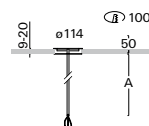

ACCESSORIES

suspension ZVL

- W3
- S3
- D3
- B3

ZVL-K in-built metal cable suspension (RAL colours)

Order code	A
ZVL - K10	1m
ZVL - K20	2m
ZVL - K30	3m
ZVL - K40	4m
ZVL - K50	5m

Example of order code assembly: length 3m, **dark anthracite**
length 3m, dark anthracite, **emergency**
length 3m, dark anthracite, **DALI**

ZVL-K30.D3
ZVL-K30.D3-A
ZVL-K30.D3-B