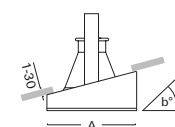

LPKA - distance cylinder for oblique ceiling

Order code	For light fittings	b	A
LPKA - 04	V212	xx°	190
LPKA - 08	V269	xx°	230
LPKA - 09	V286	xx°	230
LPKA - 10	V271	xx°	260

Example of order code assembly:
[cylinder for V212, beam angle 12°, colour silver](#)

[LPKA-04/12.S1](#)