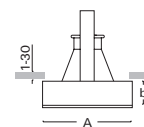

### LPK - distance cylinder for straight ceiling

Order code	For light fittings	b	A
LPK - 04	V212	55	190
LPK - 08	V269	55	230
LPK - 09	V286	35	230
LPK - 10	V271	55	260

Example of order code assembly: [cylinder for V212, colour silver](#)