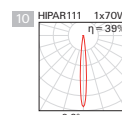

S303

Spotlights

ceiling light fitting • rotary to 355°, tipping to 90° • electronic control gear or transformer • construction: steel sheet and aluminium die-cast • colour option

Order code

S303cX5E.120
S303cX5E.135
S303cX5E.170